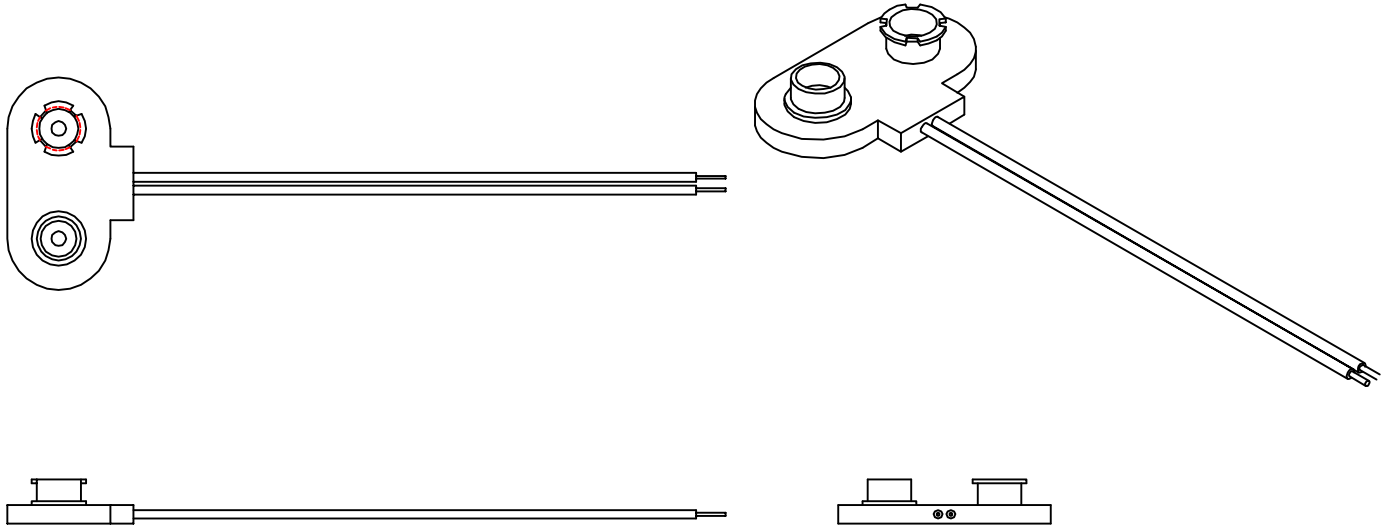

ORDERING INFORMATION

Series BS : Battery Snap Fits 9V Cell With Crimping

1. Product Style T : T Type
 I : I Type

2. Wire Length R200 : Wire Length 200mm
 R90 : Wire Length 90mm

EXAMPLE : BS - T R200
Battery Snap Fits 9V Cell With Crimping
T Type Wire Length 200mm