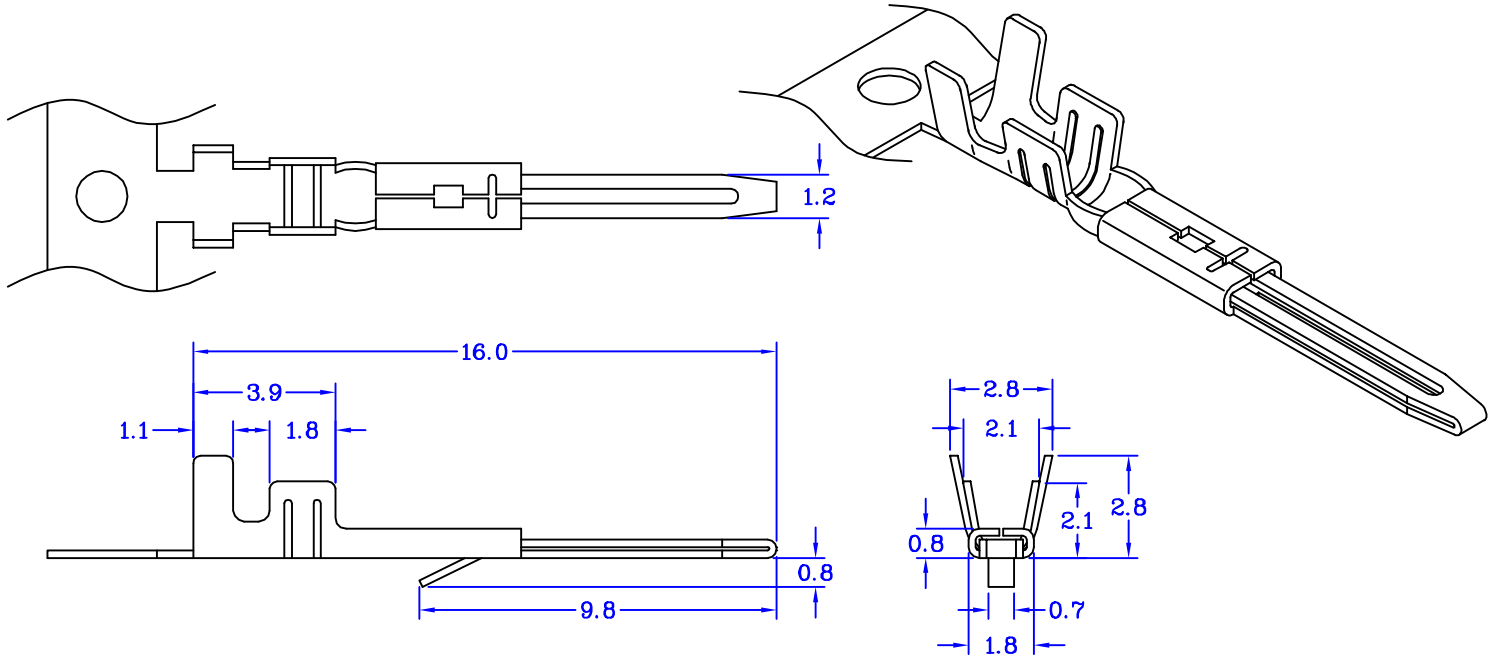

ORDERING INFORMATION

Series	1	2	3
<input type="text"/>	<input type="text"/>	<input type="text"/>	<input type="text"/>

Series PXMT : Terminal (Male)

1. Plating Option G : Gold Plated
T : Tin Plated

2. Corresponding No. B07 (Pitch 2.5mm No. B03) ; B08 (Pitch 1.25mm No. B09)
G01 (Pitch 3.68mm No. G01) ; K01 (Pitch 4.2mm No. K01)
H01 (Pitch 4.2mm No. H01) ; J02 (Pitch 5.08mm No. J02)

3. Material Blank : Brass
P : Phosphor Bronze

EXAMPLE : PXMT T B07
Terminal (Male) For Pitch 2.5mm Tin Plated Serial number : B07

Mrlinkom Technology Ltd.